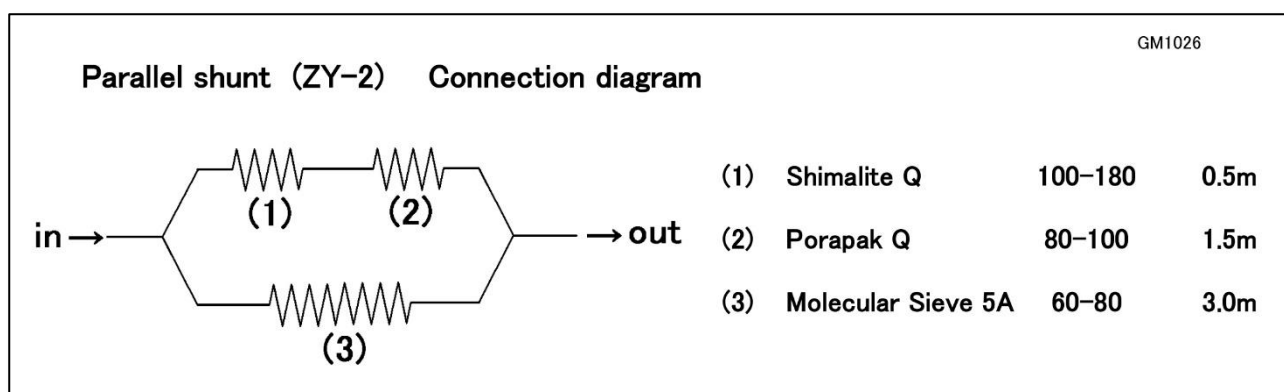

Packed Column ZY-2

INSTRUCTION MANUAL

1. Connection Diagram

50-2 Kagekatsu-cho, Fushimi-ku, Kyoto 612-8307 JAPAN

TEL 075-621-2360 URL <https://shinwa-cpc.co.jp>